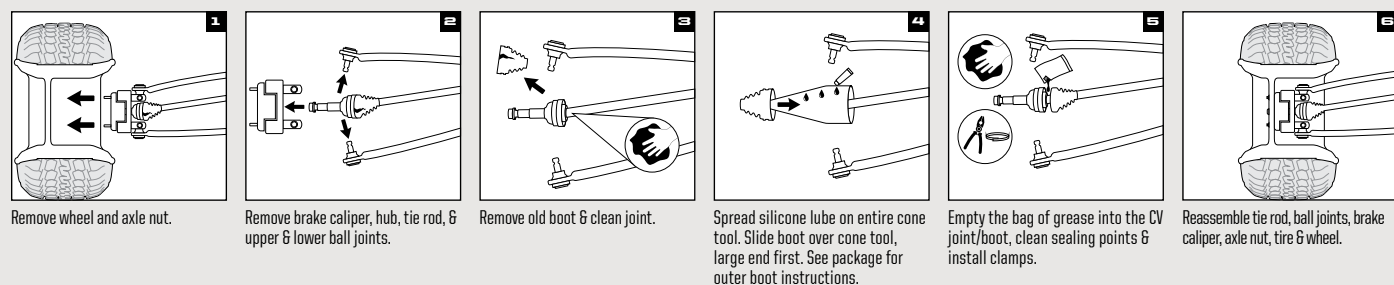

CV BOOT REPAIR KIT

FIX ON THE GO | TEMPORARY COVERAGE

- A quick trail side fix to increase trail time
- The flexible and durable boot material expands over a cone tool for CV boot repairs, without disassembling CV axles
- Universal fit – works as a temporary fix for most powersports axles
- All components fit inside the cone, and a cover is provided for compact durable storage
- Easily fits in a cargo box, attached to the roll cage, in the glovebox, or many other storage locations

UTV CV BOOT REPAIR KIT

Kit includes the following items:

- (1) Expandable XL CV Boot
- (1) Reusable Cone Tool
- (2) CV Boot Clamps
- (1) Tube of Silicone Lube
- (1) Grease Packet
- (1) Cone Cover

» 2830526 • $29⁹⁹

UTV TRAIL BOOT ONLY

» 2830527 • $14⁹⁹

ATV

- » CV REPAIR KIT 2830528 • $25⁹⁹
- » TRAIL BOOT ONLY 2830529 • $14⁹⁹

SEE HOW THE CV BOOT REPAIR KIT WORKS AT POLARIS.COM/MAINTENANCE-VIDEOS

HOW TO INSTALL

Refer to your service manual for further instructions and torque specifications.
*Designed for temporary CV boot repair. Purchase the OEM CV Boot for a permanent repair.

KEEP IT CLEAN

VEHICLE SHINE

MUD SHIELD PRE-TREATMENT

- Inhibits the adhesion of dirt, mud, and snow, making cleaning your vehicle faster and easier.

» 16 OZ. AEROSOL • 2830208 • $9⁹⁹

POLARIS POLISH

- Easy protection and shine—spray on, wipe off, and go. For ideal use on painted and plastic surfaces. Contains carnauba wax!

» 12 OZ. • 2830207 • $7⁹⁹

VEHICLE & EQUIPMENT WASH

- Concentrated professional grade formula powers through vehicle buildup, dirt and grease with a spot-free rinse. Treat up to 32 gals. Biodegradable product.

» 1 GAL. • 2830417 • $16⁹⁹
» 5 GAL. • 2830422 • $59⁹⁹

SHOP

POLARIS SHOP TOWELS

- » 200 CT WITH DISPENSER (SHOWN) 2830402 • $22⁹⁹
- » 200 CT REFILL • 2830403 • $15⁹⁹
- » 64 CT REFILL • 2830440 • $4⁹⁹

POLARIS HEAVY-DUTY SCRUBBER WIPES

» 90 CT • 2830441 • $19⁹⁹

ALL-PURPOSE CLEANER PLUS

1. Professional-grade formula removes built-up stains from shop floors, work benches, and other hard surfaces. VOC-free, environmentally-friendly, and biodegradable.
2. » 1 GAL. • 2830414 • $16⁹⁹
   » 5 GAL. • 2830416 • $59⁹⁹

HD CLEANER & DEGREASER

1. Professional-grade, biodegradable, high-foaming formula dissolves and removes tough stains and soils.
2. » 1 GAL. • 2830418 • $19⁹⁹
   » 5 GAL. • 2830420 • $79⁹⁹

BRING IT EVERYWHERE

TRAILERING

CALIBER® RAMP PRO

1. Designed for ATVs and UTVs up to 50" wide
   - Integrated grip glides for ultimate traction
   - Folding sides for easy transportation & storing
2. » 52" x 90" • 2884576 • $399⁹⁹

ALUMINUM ARCHED LOADING RAMP

- » 76" x 12" • 2,000 lb • 2875384 • $219⁹⁹
- » 88" x 12" • 3,000 lb • 2875386 • $359⁹⁹

LIGHTWEIGHT TRI-FOLD RAMP

1. Ramp folds up for transport
   - Capacity for up to 1,500 lb
   - Safety straps included
2. » 72" x 51" • 2875385 • $239⁹⁹
   » 82" x 51" • 2875860 • $279⁹⁹

FOLDING ALUMINUM ARCHED RAMP

1. Ramp folds up for transport
   - Capacity up to 3,000 lb
   - Safety straps included
2. » 88" x 12" • 2875387 • $289⁹⁹

HITCHES

3:1 HITCHES VERSATILE 3 IN 1 FUNCTIONALITY

- Ball, pin and hook design
- Durable, rust resistant steel with black powdercoated finish
- Removable ball
- HD 5/8" pin and clip

HITCH WITH 2" BALL

- » 2" x 2" RECEIVER 2830522 • $39⁹⁹
- » 1 3/4" x 1 3/4" RECEIVER 2830523 • $39⁹⁹

1 3/8" BALL

1. 1 3/8" replacement ball for hitch
   - Designed to work with 3:1 Hitch
2. » 2830524 • $9⁹⁹

RECEIVER HITCH

- » 2" RECEIVER TONGUE 2875320 • $41⁹⁹
- » FRONT HITCH RECEIVER 2878846 • $124⁹⁹

TRAILER BALL 3/4" SHANK

- » 1 3/8" BALL • 2877602 • $12⁹⁹
- » 2" BALL • 2877603 • $12⁹⁹

STRAPS & ROPES

RECOVERY STRAP

1. 2" x 30' (18,000 lb)
   - Comes with carry bag
2. » 2884033 • $54⁹⁹

SPARE TIRE RATCHETING Y-STRAP

» 2689506 • $49⁹⁹

RATCHET STRAP

1. 2" x 20' Ratchet Straps
   - Heavy duty webbing, floating D-rings, double J-hooks
   - 10,000 lb maximum load, 3,300 lb working load
2. » 2884032 • $30⁹⁹

RATCHET STRAP

- 1.5" x 15' straps, 2 Pack
  - Heavy duty webbing
  - 5,500 lb maximum load, 1,833 lb working load
2. » 2884031 • $41⁹⁹

SHOCK STRAP