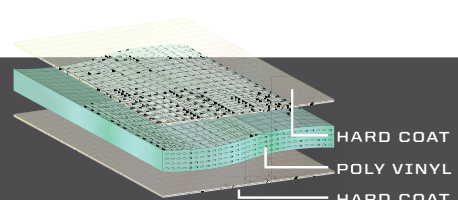

HARD COAT
POLY VINYL
HARD COAT

GLASS VS HARD COAT POLY

- Superior optical clarity (automotive level)
- Scratch resistant
- Seals tight
- Cold weather/heavy duty

- Lightweight, flexible, easy to store/remove
- Impact-resistant
- Hard Coat: 30x more scratch resistance than regular poly windshields

REAR PANEL

LOCK & RIDE
POLY REAR PANEL

- Drape formed 3 mm polycarbonate for lightweight, impact-resistant durability
- Maintains rear visibility while reducing rear air swirl from getting back into cockpit
- Fully compatible with all accessories
- If installed, Rear Audio Pods should project backwards

COLOR	2-SEAT	4-SEAT	NOT SHOWN
CLEAR	2883757 $349⁹⁹ PRO XP '20-21	2884147 $349⁹⁹ PRO XP 4 '20-21	

RECOMMENDED 2-PASSENGER CAB

2883928	POLY ROOF	$349⁹⁹
2889019	FULL VENTED WINDSHIELD - GLASS	$749⁹⁹
2883962	GLASS WINDSHIELD WIPER KIT	$519⁹⁹
2884664	CANVAS UPPER HALF DOORS	$799⁹⁹
2884658	INNER DOOR CLOSEOFF PANEL	$349⁹⁹
2883757	POLY REAR PANEL	$349⁹⁹
TOTAL		$3,119⁹⁹

RECOMMENDED 4-PASSENGER CAB

2883990-458	ALUMINUM ROOF	$729⁹⁹
2884305	FULL VENTED WINDSHIELD - HARD COAT POLY	$669⁹⁹
2884660-458	ALUMINUM DOORS	$999⁹⁹
2884665	CANVAS UPPER HALF DOORS	$1,399⁹⁹
2884147	POLY REAR PANEL	$349⁹⁹
TOTAL		$4,049⁹⁹

Both cab builds available on 2-passenger and 4-passenger vehicles.

Both cab builds available on 2-passenger and 4-passenger vehicles.