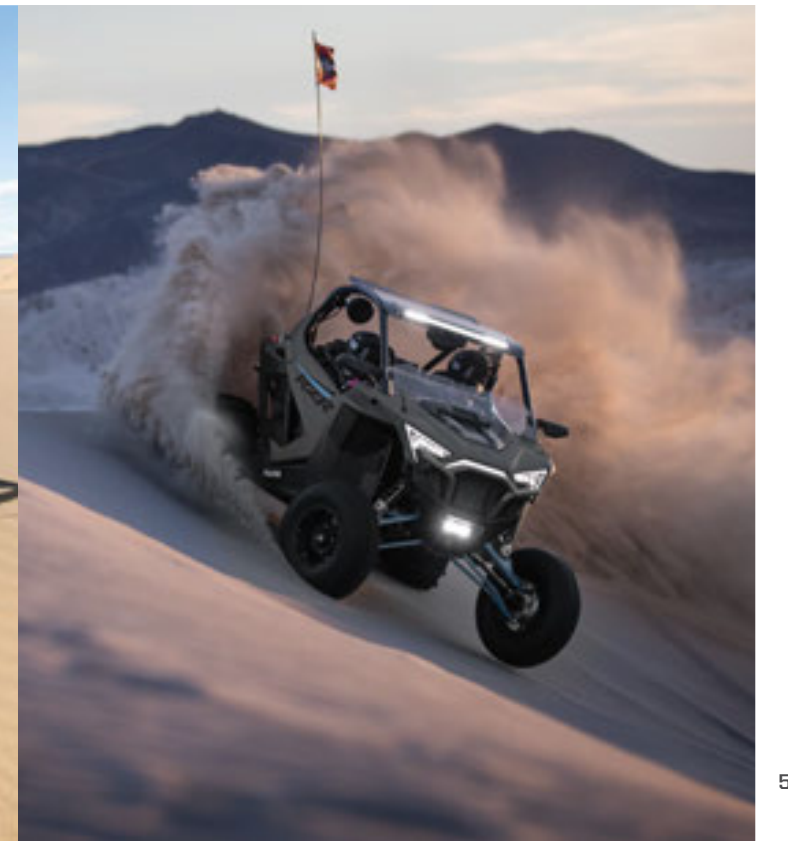

53

PRO ARMOR. TIRES

DOMINATE ANY ENVIRONMENT

FIND THE RIGHT PRO ARMOR TIRE FOR YOUR RZR

Developed and tested with Polaris engineers, ensuring the perfect fit and optimal performance mile after mile.

COMMON