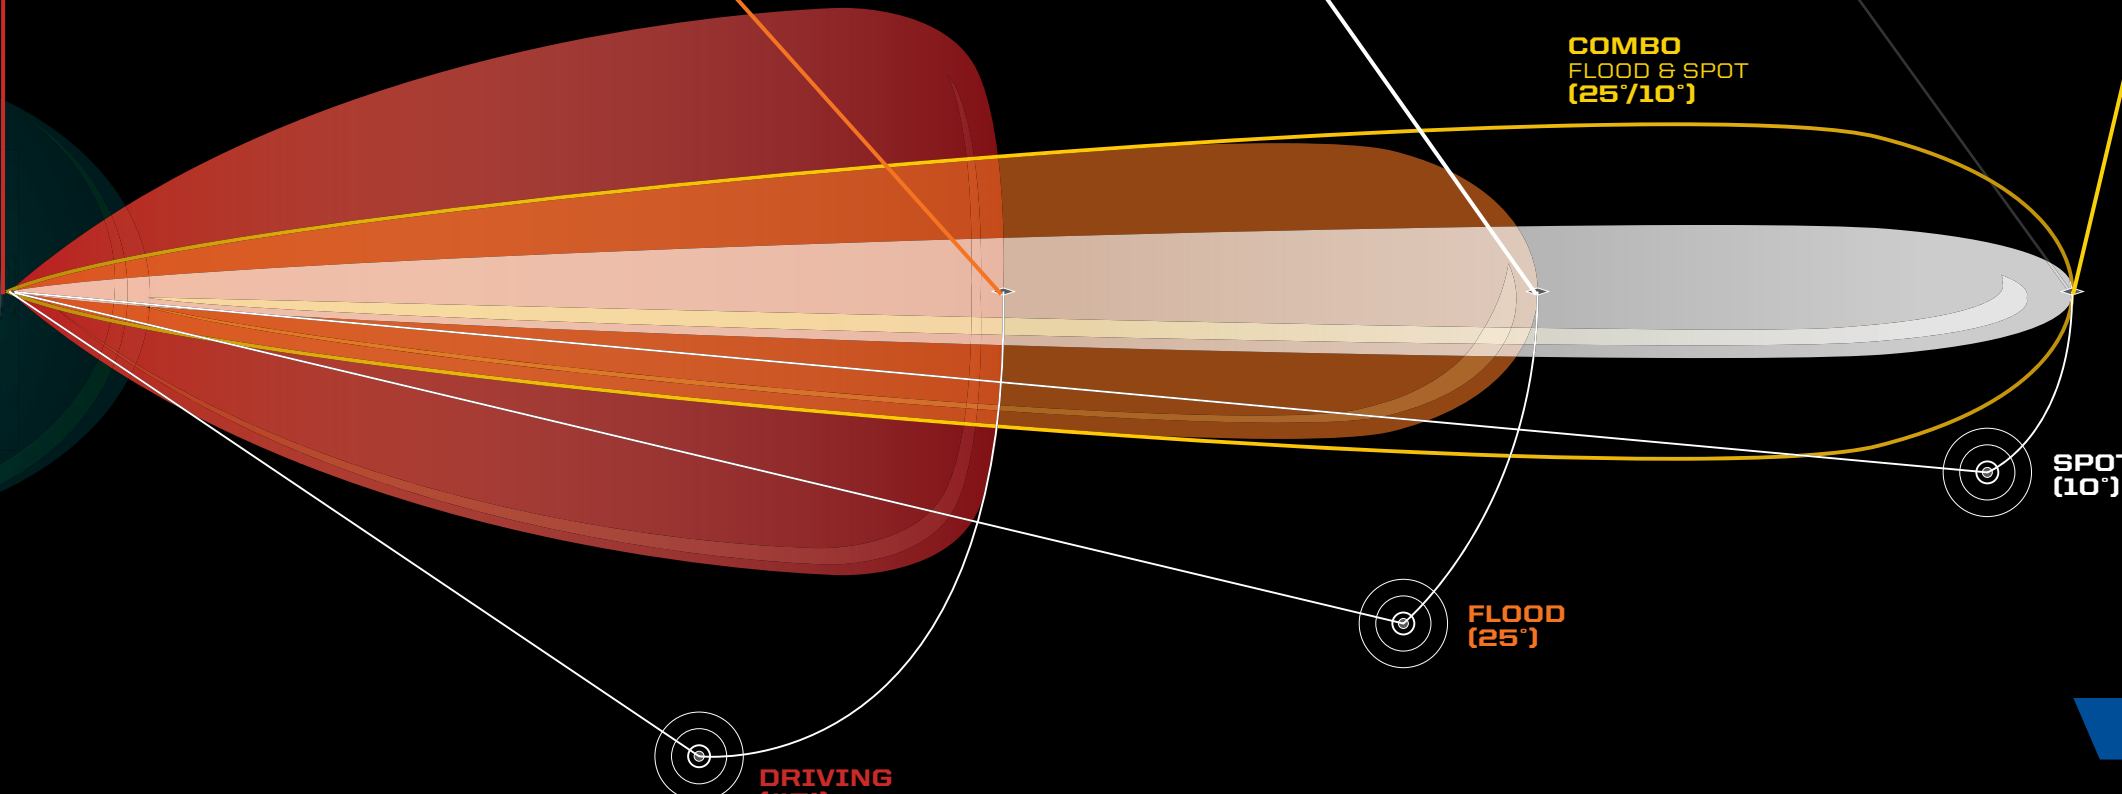

- Beam: Combination of flood and spot optics
- Ideal for: All-around distance visibility
- Recommended Mounting: All points

DRIVING SPEED

ALL

SLOW TO MEDIUM

SLOW TO MEDIUM

HIGH

LIGHT ANGLE

**COMBO
FLOOD & SPOT
(25°/10°)**