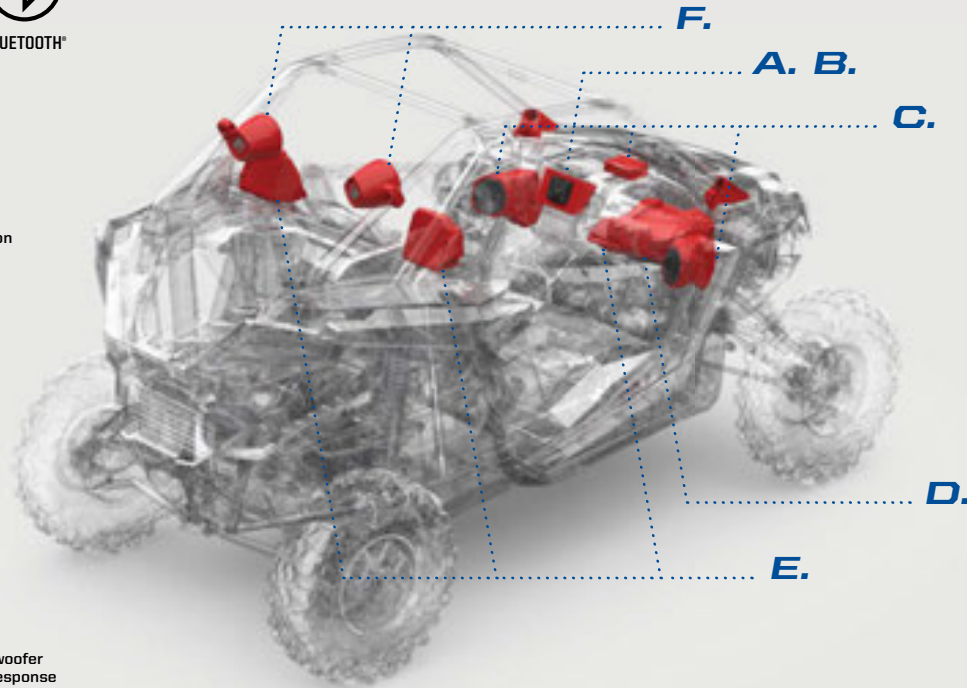

INTRODUCING A NEW AUDIO EXPERIENCE

An industry first. A true factory installed integrated off-road audio system. Rockford Fosgate® partnered with Polaris to build the loudest, highest performing system the industry has ever heard. Specifically tuned and rider-centric to create a class leading audio experience that is second to none.

- PLUG AND PLAY
- ELEMENT READY™
- NO LOSS OF CARGO SPACE
- BLUETOOTH™

SOURCE UNITS

- Rockford Fosgate® engineered the first off-road tune, designed specifically for the Pro XP platform
- Tuned to combat wind and motor noise delivering an incredible sound no matter the speed
- IP certified design guards against dust and moisture intrusion

AMPLIFIERS

- Ultra Compact CLEAN technology
- Highly efficient design capable to be pushed hard without overheating

SPEAKERS

- Off-Road Optimized Element Ready™ speakers that thrive in any outdoor environment
- Specifically tuned enclosures create rich cockpit sound perfect for the Pro XP rider
- Rugged but lightweight materials without sacrificing speed for sound

SUBWOOFERS

- Rockford Fosgate® designed, high-power, high-excursion subwoofer that acoustically couples with the cockpit for perfect bass response
- Torture tested to ensure long life and performance

A. 7" RIDE COMMAND DISPLAY

» 2884072 • $1,549⁹⁹
PRO XP 4 '20-21, PRO XP '20-21
REQUIRES MOUNT KIT 2884073

SEE P. 50 FOR FULL RIDE COMMAND DETAILS

B. PMX-2 HEAD UNIT

- 2.7" full color display
- AM/FM/WB tuner
- Pandora® Control
- Bluetooth® Connectivity
- Includes mount kit

» 2883964 • $549⁹⁹
PRO XP 4 '20-21, PRO XP '20-21
NOT COMPATIBLE WITH PRO XP ULTIMATE AND PREMIUM

C. STAGE 2 FULL RANGE AMPLIFIER AND FRONT UNDER-DASH SPEAKERS

- 400 watt full range amplifier
- 50 watt 6.5" component speakers with tweeters with enclosures

» 2883943 • $749⁹⁹
PRO XP 4 '20-21, PRO XP '20-21
STANDARD ON PRO XP ULTIMATE AND PREMIUM

D. STAGE 3 10 INCH SUBWOOFER UPGRADE

- 400 watt 10" subwoofer with enclosure with grille
- 400 watt integrated subwoofer amplifier

» 2883857 • $749⁹⁹
PRO XP 4 '20-21, PRO XP '20-21

E. STAGE 4 10 INCH SUBWOOFER WITH REAR COAXIAL SPEAKER UPGRADE

- 400 watt 10" subwoofer with enclosure and grille
- 400 watt integrated subwoofer amplifier
- 50 watt 6.5" coaxial speakers with enclosure and grilles

» 2884255 • $1,199⁹⁹
PRO XP 4 '20-21, PRO XP '20-21

F. REAR PODS USE WITH STAGE 2, STAGE 3 OR STAGE 4

- 50 watt 6.5" coaxial speakers with can-enclosures and mounting hardware and grilles
- Stage 2 and 3 require Audio Harness (2415152), sold separately

» 2883945 • $599⁹⁹
PRO XP 4 '20-21, PRO XP '20-21