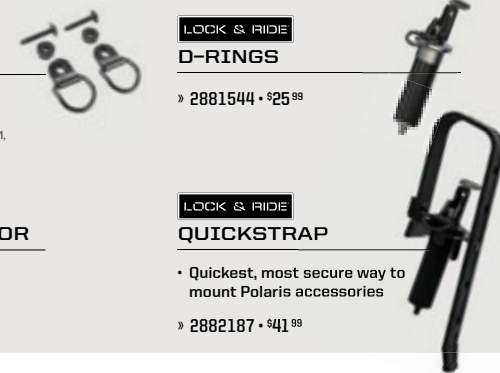

LOCK & RIDE EXPANSION ANCHOR

» 2876420 • \$20⁹⁹

LOCK & RIDE D-RINGS

» 2881544 • \$25⁹⁹

LOCK & RIDE QUICKSTRAP

• Quickest, most secure way to mount Polaris accessories
» 2882187 • \$41⁹⁹

LOCK & RIDE CARGO BOX TOP SELLER