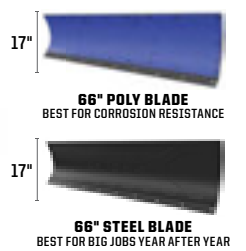

CREATE YOUR GLACIER^{HD} PLOW SYSTEM IN 5 STEPS

	STEP 1 SELECT A MOUNT	STEP 2 SELECT A FRAME	STEP 3 SELECT A LIFT METHOD	STEP 4 SELECT A BLADE	STEP 5 SELECT ACCESSORIES
MODELS	MOUNT	FRAME	WINCH	BLADES	ACCESSORIES
S 900 '15-20 S 4 1000 '19-20 S 1000 '16-20 900 '14-20	GLACIER^{Pro} Plow Mount 2880262 | $259⁹⁹	GLACIER^{Pro} HD Plow Frame 2880260 | $469⁹⁹	Polaris PRO HD 4,500 lb. Winch See P. 76 for details Polaris HD 3,500 lb. Winch See P. 76 for details	GLACIER^{Pro} Plow 66" Poly 2880269 | $419⁹⁹ GLACIER^{Pro} Plow 66" Steel 2880268 | $369⁹⁹	66" Snow Deflector 2879866 | $84⁹⁹ 66" HD Wear Bar 2879868 | $104⁹⁹ 66" Wear Bar 2879867 | $54⁹⁹ Plow Marker 2872726 | $30⁹⁹ Skid Shoe 2208864 | $28⁹⁹ Shear Pin 2205527 | $7⁹⁹ Extension for Tracks 2880267 | $259⁹⁹