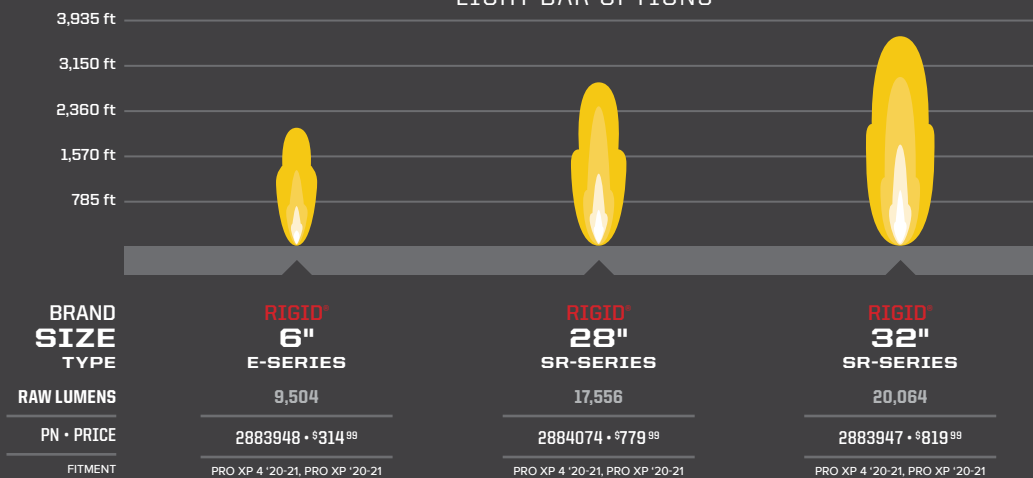

LIGHT BAR OPTIONS

NEW RIGID® CHASE LIGHT

- Bright, daylight visible lighting with eleven selectable modes, including white scene lighting for accessing cargo bed in the dark
- Connects into brake light system for additional high mount brake light

» 2884359 • $519⁹⁹

PRO XP 4 '20-21, PRO XP '20-21
MOUNT (2884896) AND HARNESS (2889034) REQUIRED, SOLD SEPARATELY.

MOUNTS IN WINCH POCKET FOR SEAMLESS INTEGRATION IN FRONT BUMPERS
SEE LEFT PAGE FOR DETAILS

DESIGNED FOR USE WITH LIGHT POCKET ALUMINUM ROOF
SEE P. 12 FOR DETAILS

HARNESSES & MOUNT KITS

MODEL	LIGHT BAR SET-UPS		NEW CHASE LIGHT
	1 LIGHT IN 1 LOCATION ON 1 SWITCH	2 LIGHTS IN 2 LOCATIONS ON 2 SWITCHES	
PRO XP 4 '20-21 PRO XP '20-21	POLARIS PULSE LIGHT BAR HARNESS 2883949 | $64⁹⁹	POLARIS PULSE LIGHT BAR HARNESS (x2) 2883949 | $64⁹⁹	CHASE LIGHT MOUNT KIT 2884896 | $44⁹⁹ CHASE LIGHT HARNESS 2889034 | $84⁹⁹

POLARIS ENGINEERED ADVANTAGES

PLUG & PLAY ELECTRICAL

POLARIS PULSE IS A REVOLUTIONARY way to provide power to your vehicle, and makes adding electrical accessories a snap.

SEE P. 48 FOR FULL LIGHT OPTIONS

*If RIGID® determines, in its sole discretion, that your product is defective in material or workmanship, RIGID® will honor your warranty claim. In some cases the product will be replaced, depending on the specific timeframe of the purchase. If the product is repaired, all parts, labor and return shipping may be covered by RIGID®.