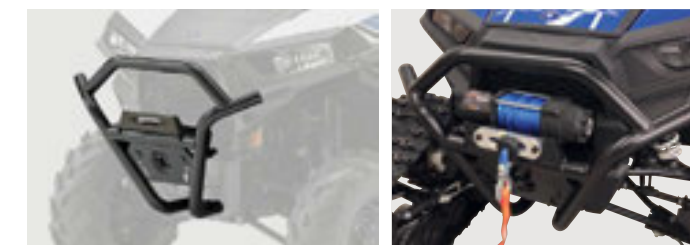

EXTREME DUTY BUMPER

- Perfect for: Full protection in tough terrain and conditions

1 1/4" DIAMETER STEEL TUBE CONSTRUCTION

WINCH INSTALLS DIRECTLY TO BUMPER

COLOR	FRONT
BLACK	2880479-458 $519⁹⁹

S 900 '15-20, S 4 1000 '19-20, S 1000 '16-20, 900 '14-20
DOES NOT FIT WITH ANY PLOW SYSTEM

ANCHOR MOUNTS

Tougher than conventional nuts and bolts, Expansion Anchor Mounts are engineered into every RZR, allowing for a fast install.

BUMPER ANCHOR PACK

- 4 Anchors and 2 Bumper End Caps included

» 2205114 • $33⁹⁹

LOOKING FOR MORE COLOR OPTIONS?
VISIT PROARMOR.COM FOR MORE CUSTOM FACTORY COLOR-MATCH OPTIONS

> ROCK SLIDERS

LOW PROFILE ROCK SLIDERS - STEEL

- Plated steel construction, durable powdercoat finish
- Easy installation with expanded anchor mount

LOW PROFILE:
NO LOSS IN GROUND CLEARANCE