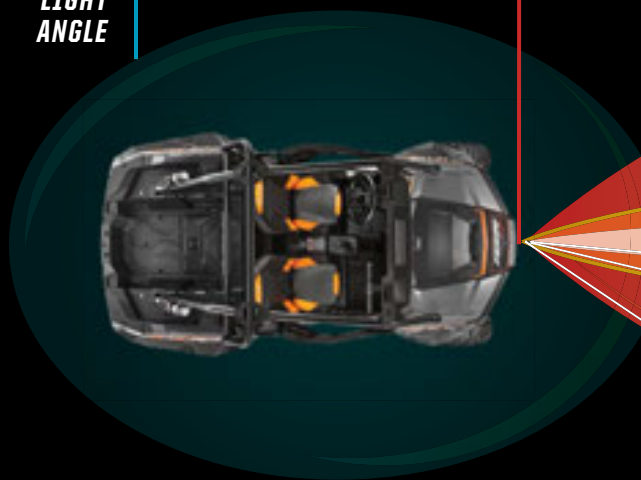

- Beam: Combination of flood and spot optics
- Ideal for: All-around distance visibility
- Recommended Mounting: All points

DRIVING SPEED

ALL

SLOW TO MEDIUM

SLOW TO MEDIUM

HIGH

LIGHT ANGLE

**COMBO
FLOOD & SPOT
(25°/10°)**