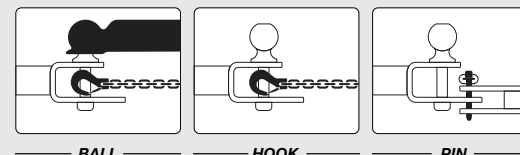

HITCHES

3:1 HITCHES VERSATILE 3 IN 1 FUNCTIONALITY

- Ball, pin and hook design
- Durable, rust resistant steel with black powdercoated finish
- Removable ball
- HD 5/8" pin and clip