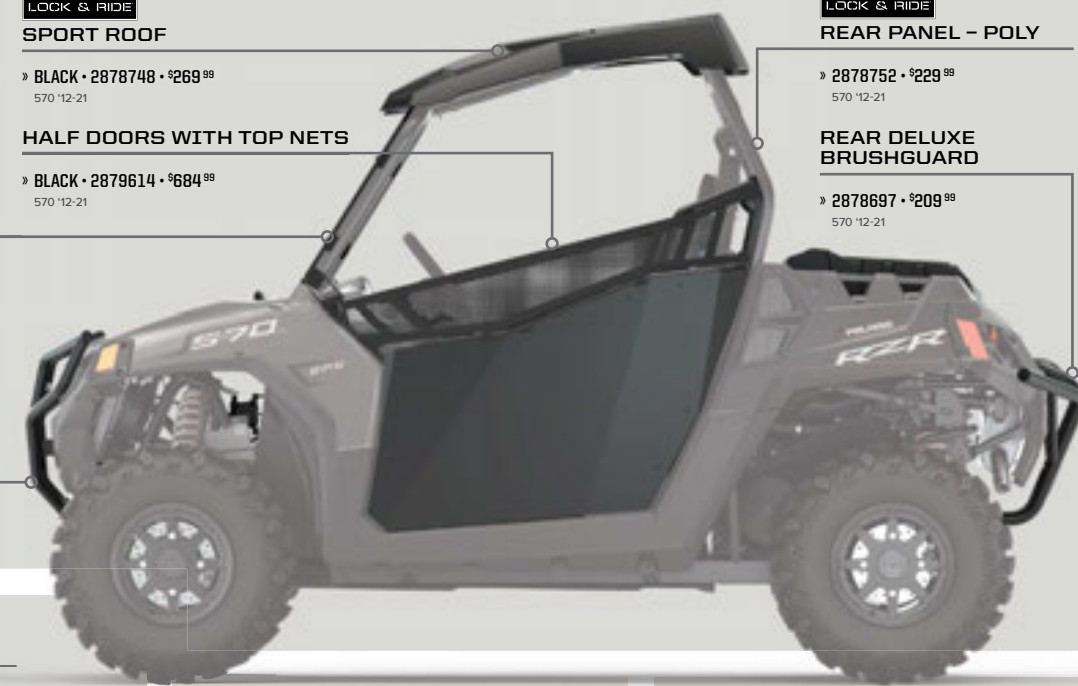

LOCK & RIDE REAR DELUXE BRUSHGUARD

» 2878697 • $209⁹⁹
570 '12-21

POLARIS HD 3,500 LB. WINCH

• All power cables included in the kit

» 2879334 • $469⁹⁹
570 '12-21
BUSBAR HARNESS REQUIRED, SOLD SEPARATELY

SEAT ADJUSTER KIT

» 2877390 • $74⁹⁹
570 '12-21

HORN KIT

» 2877788 • $84⁹⁹
570 '12-21