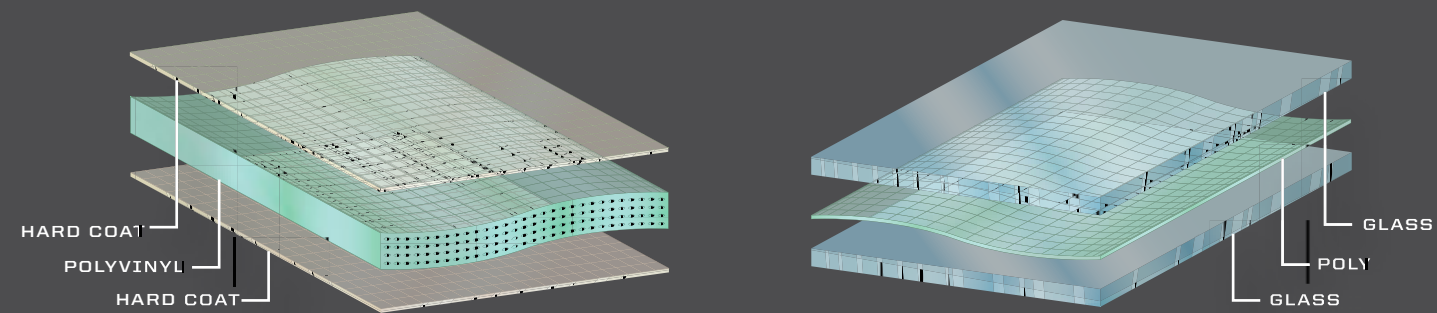

HARD COAT POLY VS GLASS

- Lightweight, flexible, easy to store/remove
- Impact-resistant
- Tight seal keeps out rain and dust
- Hard Coat: 30x more scratch resistance than regular poly windshields

- Superior optical clarity (automotive level)
- Scratch resistant
- Seals tight
- Cold weather / Heavy duty
- Wiper ready (windshield only)

ADD A REAR PANEL TO REDUCE THE DUST SWIRL