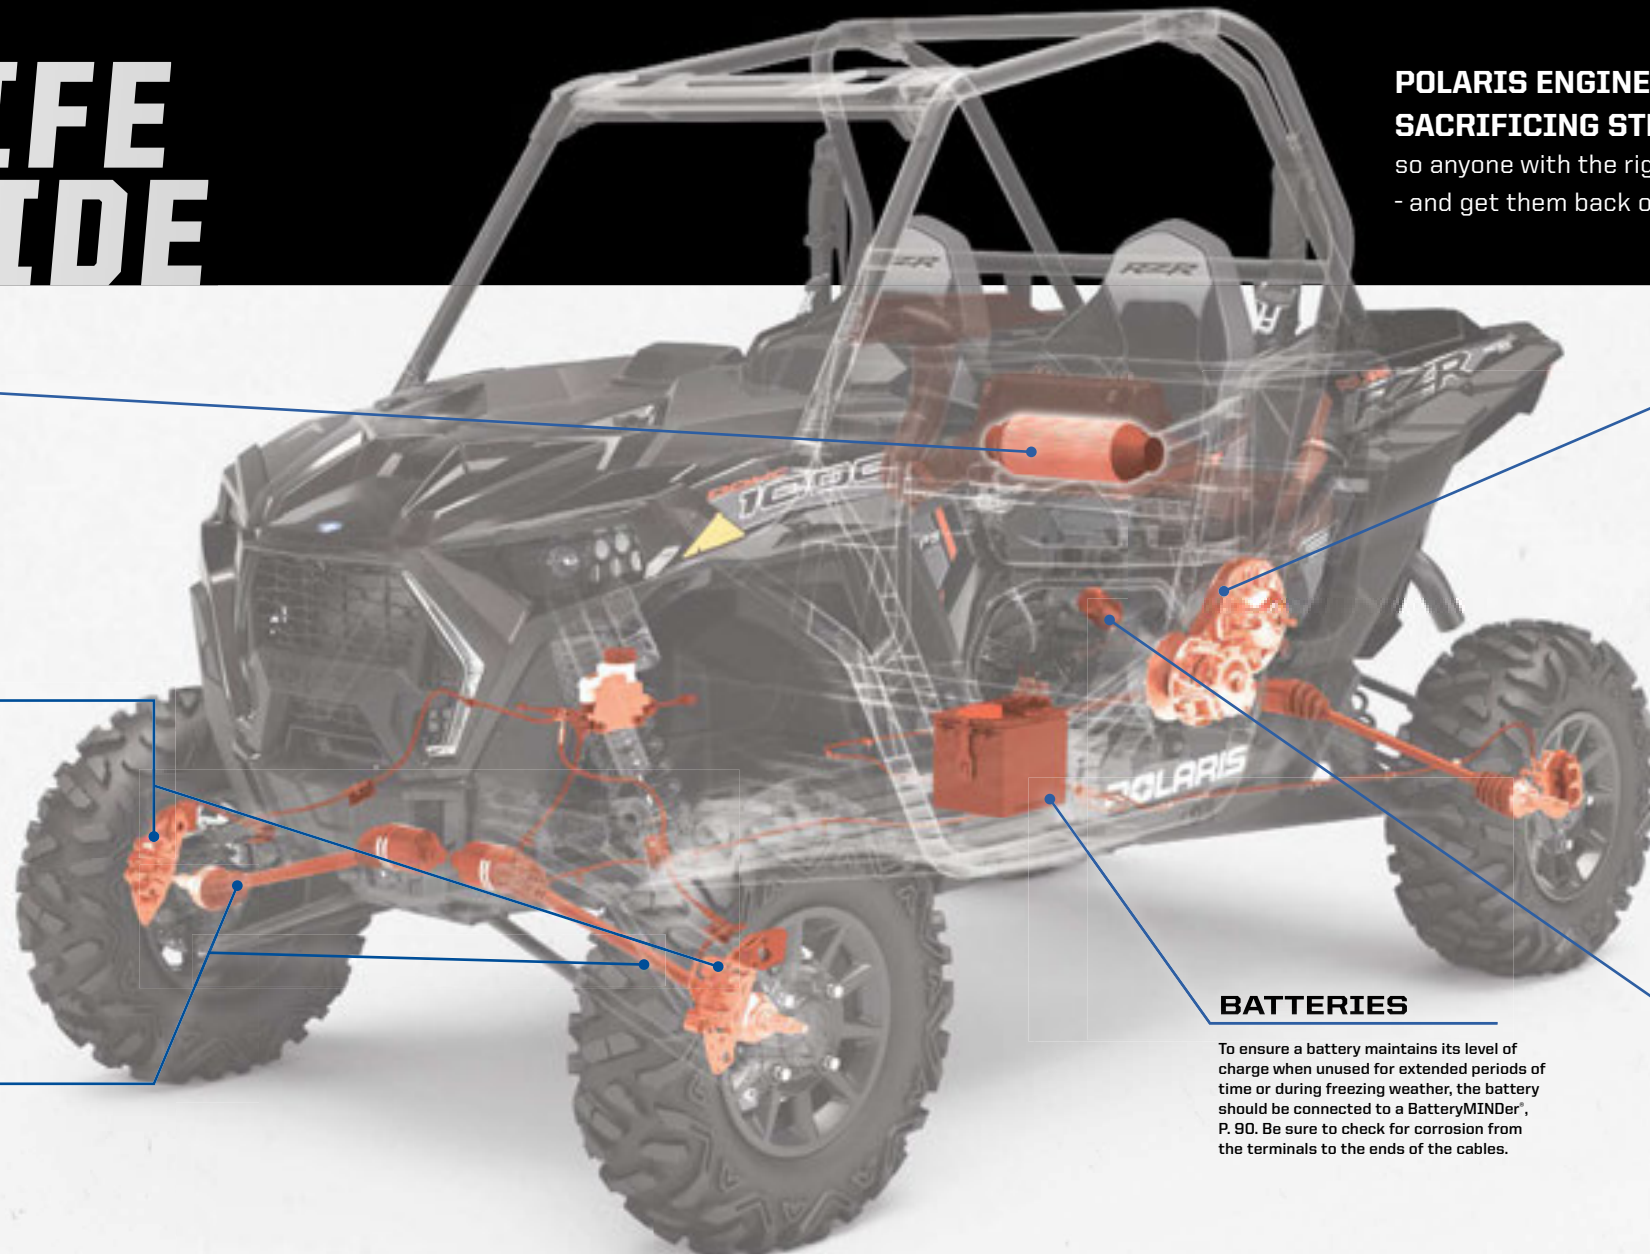

POLARIS ENGINEERS PARTS THAT PUSH THE LIMITS WITHOUT SACRIFICING STRENGTH AND DURABILITY. We build our products so anyone with the right tools can maintain their vehicle from their own garage - and get them back on the trails where they belong.

MAINTENANCE TIP

BREAK-IN PERIOD

The break-in period for your new RZR is the first 25 hours of operation, or the time it takes to use the first two tanks of fuel. No single action on your part is as important as a proper break-in period. Careful treatment of a new engine will result in more efficient performance and longer life for the engine.

NOTICE: Excessive heat build-up during the first three hours of operation will damage close-fitted engine parts. Do not operate at full throttle or high speeds for extended periods during the first three hours of use.

SEE OUR LATEST MAINTENANCE TIPS AT RZR.POLARIS.COM/EN-US/SELF-HELP

AIR FILTERS

A clogged air filter can restrict air flow to the engine leading to reduced engine performance, engine life or catastrophic failure.

BRAKE PADS

Maintaining and/or replacing brakes are critical to the safety and functionality of a vehicle. Brake pads should be checked for wear and oil or grease (petroleum products) contamination and brake discs should be checked for cracks, excessive corrosion or warping.

HALF SHAFT

Check for tear and punctures in the boot which can lead to CV joint wear that can contribute to axle failure.

DRIVE BELTS

Polaris Engineered belts deliver unmatched performance for your off-road vehicle. Developed and tested on all our engines for all environments and conditions. Check your belt for delamination, hour glassing and glazing.

BREAK-IN PERIOD

- Use lower gear (if available) while varying speeds and avoiding wide open throttle for 5-10 miles
- If no low gear is available, vary at moderate speeds while avoiding wide open throttle for 50 miles

OUR INVESTMENT

- 40,000+ miles of field testing
- Thousands of dyno hours
- 18+ months of development (13,000+ design hours) per belt
- 1,500+ vehicle validation hours
- Collaboration with powertrain & clutch engineers

YOUR ADVANTAGE

- No clutch recalibration
- Less wear & tear due to heat
- Ensure maximum vehicle performance
- More time riding, less time wrenching
- Produced in collaboration with powertrain and clutch engineers to ensure a perfect fit, maximum performance and ultimate durability

BATTERIES

To ensure a battery maintains its level of charge when unused for extended periods of time or during freezing weather, the battery should be connected to a BatteryMINDER®, P. 90. Be sure to check for corrosion from the terminals to the ends of the cables.

OIL FILTERS

Change oil filters with every oil change to provide the best engine protection and keep the engine operating at peak performance.

FOLLOW RECOMMENDED SERVICE INTERVALS IN THE OWNER'S MANUAL

MAINTENANCE SCHEDULE

25 HRS / 250 MI BREAK-IN MAINTENANCE

- **ENGINE OIL:** CHANGE
- **GENERAL LUBRICATION:** ALL FITTINGS, PIVOTS, CABLES, ETC.
- **AIR FILTER:** INSPECT & REPLACE AS NEEDED
- **EXHAUST SYSTEM:** INSPECT & CLEAN
  INSPECT FOR LEAKAGE OR CARBON BUILD UP AT JOINTS
  INSPECT & CLEAN SCREEN TYPE SPARK ARRESTOR

50 HRS / 500 MI 6 MONTHS

- **EXHAUST SYSTEM:** INSPECT & CLEAN
  INSPECT FOR LEAKAGE OR CARBON BUILD UP AT JOINTS
  INSPECT & CLEAN SCREEN TYPE SPARK ARRESTOR
- **GENERAL LUBRICATION:** ALL FITTINGS, PIVOTS, CABLES, ETC.
- **DRIVE BELT:** INSPECT & ADJUST
  REPLACE AS NEEDED

100 HRS / 1000 MI 12 MONTHS

- **ENGINE OIL:** CHANGE
- **DRIVE BELT:** INSPECT & ADJUST
  REPLACE AS NEEDED
- **TRANSMISSION FLUID:** CHANGE
- **AIR FILTER:** INSPECT & REPLACE AS NEEDED
- **FRONT DRIVE FLUID:** CHANGE

150 HRS / 1500 MI 18 MONTHS

- **ENGINE OIL:** CHANGE
- **BATTERY:** TEST, CLEAN, & CHECK FLUID LEVEL
  REPLACE AS NEEDED
- **DRIVE BELT:** INSPECT & ADJUST
  REPLACE AS NEEDED
- **TIRES:** INSPECT CONDITION & PRESSURE
- **EXHAUST SYSTEM:** INSPECT & CLEAN
  INSPECT FOR LEAKAGE OR CARBON BUILD UP AT JOINTS
  INSPECT & CLEAN SCREEN TYPE SPARK ARRESTOR

200 HRS / 2000 MI 24 MONTHS

- **ENGINE OIL:** CHANGE
- **SHOCK OIL & SEALS:** INSPECT
  REPLACE AS NEEDED
- **BRAKE PADS & FLUID:** REPLACE BRAKE FLUID
- **SPARK PLUGS:** INSPECT
  REPLACE AS NEEDED
- **AIR FILTER:** INSPECT & REPLACE AS NEEDED
- **EXHAUST SYSTEM:** INSPECT & CLEAN
  INSPECT FOR LEAKAGE OR CARBON BUILD UP AT JOINTS
  INSPECT & CLEAN SCREEN TYPE SPARK ARRESTOR

250 HRS / 2500 MI 30 MONTHS