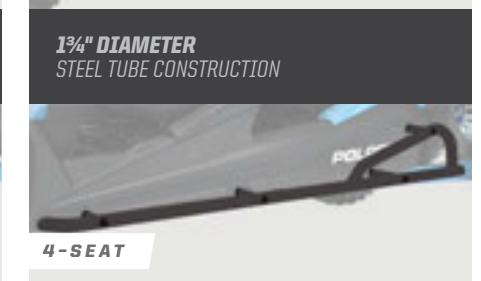

4-SEAT

1 1/4" DIAMETER STEEL TUBE CONSTRUCTION

COLOR	2-SEAT	4-SEAT
BLACK	2879456-458 $329⁹⁹	2882079-458 $619⁹⁹
INDY RED	2881586-293 $354⁹⁹	2882079-293 $664⁹⁹
SKY BLUE	2881586-737 $354⁹⁹	2882079-737 $664⁹⁹

2-SEAT: TURBO S '18-21, XP TURBO '15-21, XP 1000 '14-21
4-SEAT: 4 TURBO S '19-21, XP 4 TURBO '16-21, XP 4 1000 '14-21

LOOKING FOR MORE COLOR OPTIONS?

VISIT PROARMOR.COM FOR MORE CUSTOM FACTORY COLOR-MATCH OPTIONS

ANCHOR MOUNTS

Tougher than conventional nuts and bolts, Expansion Anchor Mounts are engineered into every RZR, allowing for a fast install.

BUMPER ANCHOR PACK

- 4 Anchors and 2 Bumper End Caps included
- 2205114 • $33⁹⁹

CAGE SYSTEM

BARRICADE CAGE

CAGE

- ROHVA™-compliant, single-piece, fully-welded roll cage
- 3" lower profile than stock cage for true custom look
- High-quality powdercoat and E-coat finish
- Works with Polaris Poly Half Windshield (2883135)

BLACK	2881986-458	$1,029⁹⁹

TURBO S '18-21, XP TURBO '15-21, XP 1000 '14-21
REQUIRED, SOLD SEPARATELY, SUBZERO 4-FT HARNESS: DRIVER (2882281) AND PASSENGER (2882282) OR CLICK-6 HARNESS: DRIVER (2882244) AND PASSENGER (2882245)

ROOF

- Protect yourself from the elements while adding style and color to your custom cage
- Easy installation with integrated fastening points
- High-quality powdercoated finish
- Lightweight aluminum

BLACK	2882172-458	$419⁹⁹
INDY RED	2882172-293	$419⁹⁹

TURBO S '18-21, XP TURBO '15-21, XP 1000 '14-21
REQUIRES BARRICADE CAGE (2881986-458), SOLD SEPARATELY