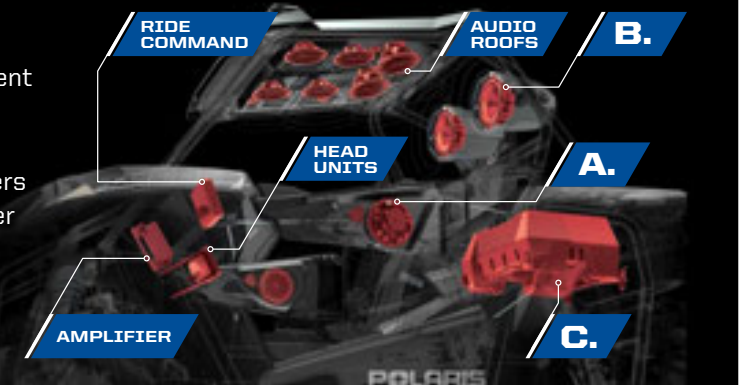

OFF-ROAD GRADE AUDIO

BUILD YOUR AUDIO SYSTEM

MBQUART®

When you research audio solutions, you'll see manufacturers bragging about how their audio equipment is "Marine Grade". Or worse yet, you'll discover they are repackaged components built for automotive applications. MB Quart®, combined with Polaris, engineers Off-Road Grade Audio equipment that's proven to deliver the loudest, crispest sound in the harshest conditions. Rain, snow, mud, heat, cold, dust—**ANY PLACE YOUR RZR EXCELS, SO WILL YOUR AUDIO.**