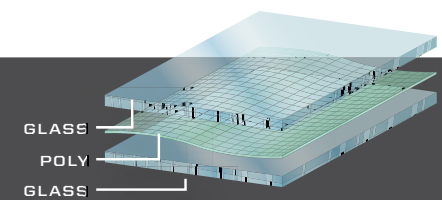

GLASS
POLY
GLASS