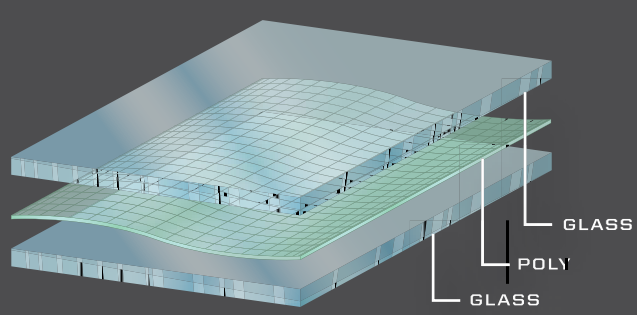

ADD A REAR PANEL TO REDUCE THE DUST SWIRL