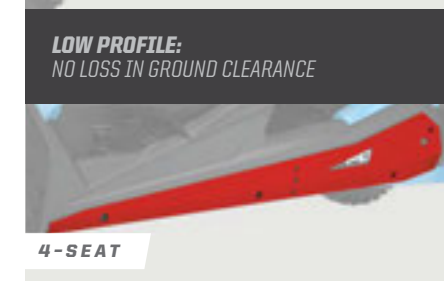

4-SEAT

4-SEAT

LOW PROFILE: NO LOSS IN GROUND CLEARANCE

COLOR	2-SEAT	4-SEAT
BLACK	2879498-458 $309⁹⁹	2879940-458 $599⁹⁹
INDY RED	2881587-293 $334⁹⁹	2881593-293 $644⁹⁹
SKY BLUE	2881587-737 $334⁹⁹	2881593-737 $644⁹⁹

2-SEAT: TURBO S '18-21, XP TURBO '15-21, XP 1000 '14-21
4-SEAT: 4 TURBO S '19-21, XP 4 TURBO '16-21, XP 4 1000 '14-21

EXTREME KICK-OUT ROCK SLIDERS - STEEL

TOP SELLER

- Rugged steel protection and race-inspired styling
- Low-profile mounting location will not diminish ground clearance