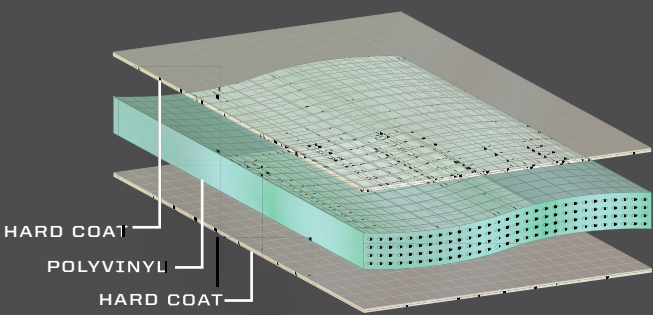

HARD COAT POLY

- Lightweight, flexible, easy to store/remove
- Impact-resistant
- Hard Coat: 30x more scratch resistance than regular poly windshields

VS

GLASS

- Superior optical clarity (automotive level)
- Scratch resistant
- Seals tight
- Cold weather / Heavy duty