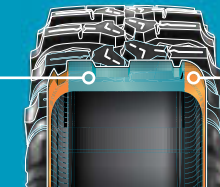

DUAL-COMPOUND = MORE GRIP + LONGER LIFE

Firmer Durometer Rubber = Longer Life

Softer Durometer Rubber = More Grip