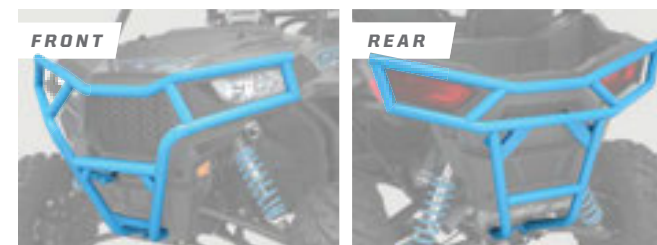

DELUXE BUMPERS

- Perfect for: Maximum protection, integrated mounting points

1 1/2" DIAMETER STEEL TUBE CONSTRUCTION

COLOR	FRONT	REAR
BLACK	2880166-458 $309⁹⁹	2880164-458 $309⁹⁹
INDY RED	2881591-293 $334⁹⁹	2881590-293 $334⁹⁹
SKY BLUE	2881591-737 $334⁹⁹	2881590-737 $334⁹⁹

S 900 '15-20, S 4 1000 '19-20, S 1000 '16-20, 900 '14-20
REAR BUMPERS NOT COMPATIBLE WITH STOCK S 4 1000 BUMPER