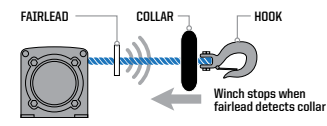

FEATURES

ALL POLARIS ENGINEERED WINCHES COME WITH:

INDUSTRY 1ST TECHNOLOGY
RAPID ROPE RECOVERY 5X FASTER

1. Set Dial to FREE SPOOL (N) to attach Winch Hook
2. Set Dial to PULL (L) for Winch Mode
3. Set Dial to ROPE RECOVERY (H) for 5x Faster Rope Recovery

AUTO STOP TECHNOLOGY