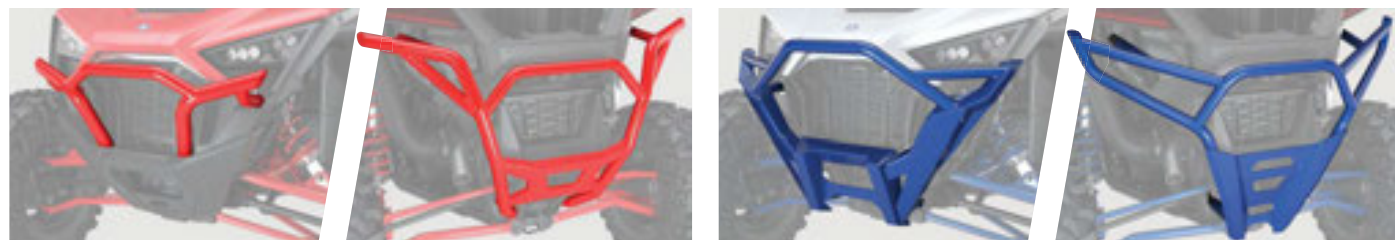

> BUMPERS / FENDER FLARES

LOW PROFILE BUMPER

• Durable, powder-coated 1.5" - 1.75" tube steel with sleek lower profile

COLOR	FRONT	REAR
MATTE BLACK	2883746-458 $289⁹⁹	2883748-458 $309⁹⁹
INDY RED	2883746-293 $309⁹⁹	2883748-293 $334⁹⁹
BLUE METALLIC	2883746-751 $309⁹⁹	2883748-751 $334⁹⁹

PRO XP 4 '20-21, PRO XP '20-21

HIGH COVERAGE BUMPER

• Durable 12 gauge powder-coated steel with extended high-coverage design for maximum vehicle protection

COLOR	FRONT	REAR
MATTE BLACK	2883749-458 $339⁹⁹	2884189-458 $339⁹⁹
INDY RED	2883749-293 $364⁹⁹	2884189-293 $364⁹⁹
BLUE METALLIC	2883749-751 $364⁹⁹	2884189-751 $364⁹⁹
ZENITH BLUE	2883749-849 $364⁹⁹	2884189-849 $364⁹⁹

PRO XP 4 '20-21, PRO XP '20-21