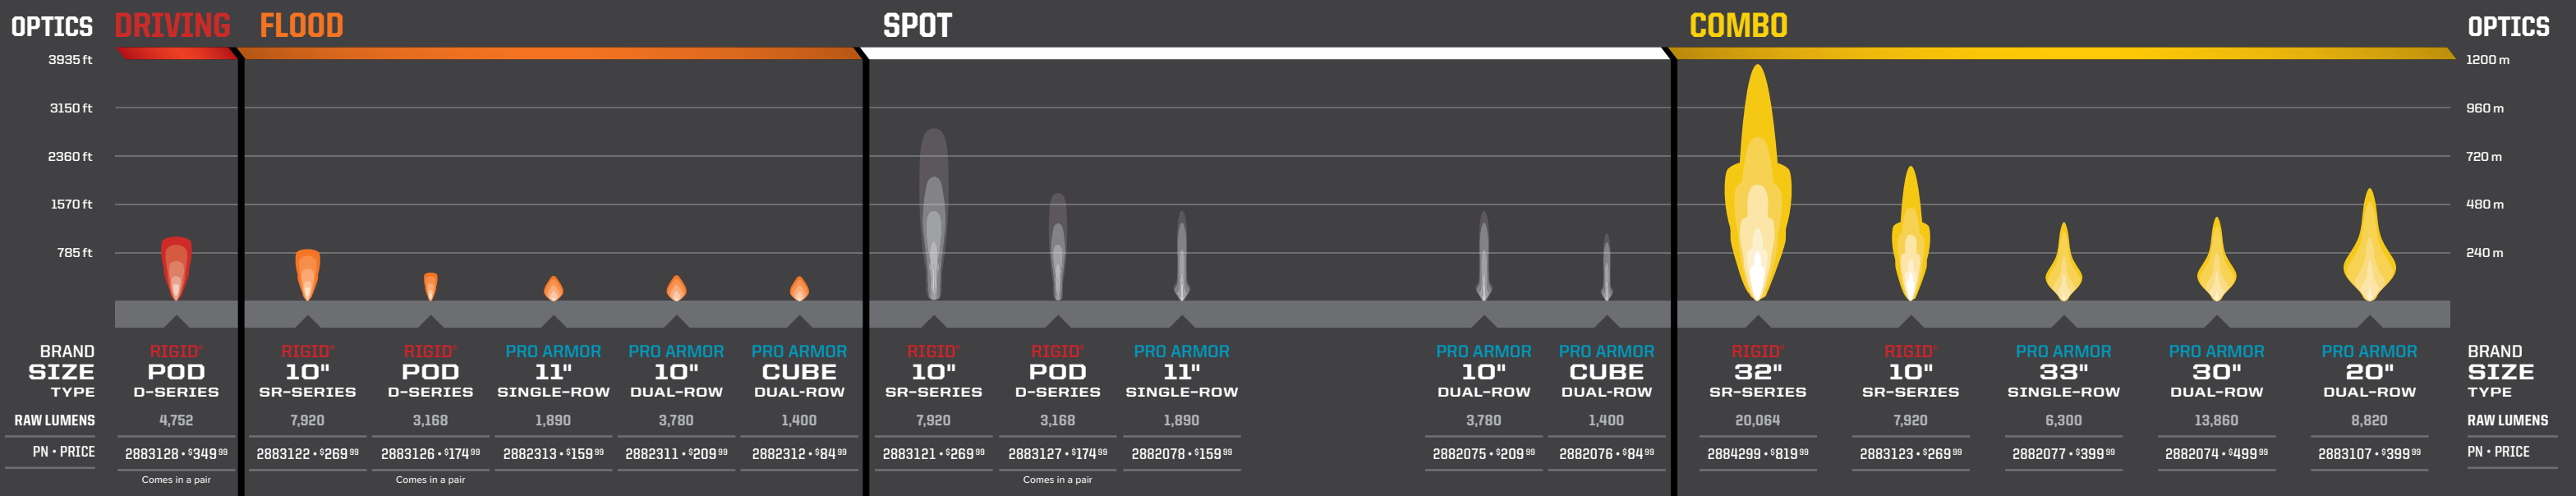

EXCLUSIVE OPTICS

RIGID® invests heavily in optical science and has patented multiple optics and optics systems, maximizing light output and efficiency.

RIGID® LIMITED LIFETIME WARRANTY

If you own a RIGID® light and it breaks, we will replace or repair it for life.*

RUGGED CONSTRUCTION

Pro Armor lights are designed to be big and beefy with an aggressive style all their own, and housed in IP67 marine-grade rated UV polyester powdercoating.

MASSIVELY BRIGHT

Pro Armor builds bright lights designed for any riding experience. All that power is directed through heat dissipating aluminum for streamlined heat management.

LIGHT BAR TYPES

SR-SERIES PRO

Sleek, powerful, low-profile (under 2" tall). Lights extreme distances with low energy usage. Available in 10" & 32"

D-SERIES PRO

Compact to fit almost anywhere with high output and low energy usage. Available in Driving, Flood & Spot

SEE THE RIGID® LIGHTING BUYERS GUIDE AT [YOUTUBE.COM/POLARISORV](https://www.youtube.com/polarisorv) SEARCH "RIGID"

DUAL-ROW LED LIGHT BARS

The most spread and farthest illumination downrange. Easy to mount. Available in Cube, 10", 20" & 30"

SINGLE-ROW LED LIGHT BARS

Powerful, compact, low-profile light bars with sleek look. Available in 11" & 33"

CUBE LED LIGHTS

Small size allows mounting in strategic locations for added lighting. Available in Flood & Spot

LIGHT BAR OPTIONS

SHOP & VERIFY VEHICLE FITMENT AT [POLARIS.COM/ShopRZR](https://www.polaris.com/ShopRZR)

COMPARE LIGHTS IN A REAL WORLD SETTING AT [POLARIS.COM/LIGHTING](https://www.polaris.com/lighting)

ADD A HARNESS TO MOUNT YOUR LIGHTS

MODEL	LIGHT BAR SET-UPS		
	1 LIGHT IN 1 LOCATION ON 1 SWITCH	2 LIGHTS IN 2 LOCATIONS ON 1 SWITCH	2 LIGHTS IN 2 LOCATIONS ON 2 SWITCHES
PRO XP 4 '20-21 PRO XP '20-21	POLARIS PULSE LIGHT BAR HARNESS 2883949 | $64⁹⁹ ADAPTER HARNESS 2412616 | $9⁹⁹	POLARIS PULSE LIGHT BAR HARNESS 2883949 | $64⁹⁹ ADAPTER HARNESS 2412616 | $9⁹⁹ Y-HARNESS 2879860 | $15⁹⁹	POLARIS PULSE LIGHT BAR HARNESS (x2) 2883949 | $64⁹⁹ ADAPTER HARNESS (x2) 2412616 | $9⁹⁹
RS1 '18-21	POLARIS PULSE LIGHT BAR HARNESS 2883388 | $64⁹⁹	POLARIS PULSE LIGHT BAR HARNESS 2883388 | $64⁹⁹ Y-HARNESS 2879860 | $15⁹⁹	POLARIS PULSE LIGHT BAR HARNESS (x2) 2883388 | $64⁹⁹
TURBO S '18-21, 4 TURBO S '19-21, XP TURBO '15-21, XP 4 TURBO '16-21, XP 1000 '14-21, XP 4 1000 '14-21, S 1000 '16-20, S 4 1000 '19-20, S 900 '15-20, 900 '14-20	LIGHT BAR HARNESS 2883486 | $64⁹⁹	LIGHT BAR HARNESS 2883486 | $64⁹⁹ Y-HARNESS 2879860 | $15⁹⁹	LIGHT BAR HARNESS (x2) 2883486 | $64⁹⁹

ADD BATTERY CONNECTION CABLES FOR POWER

BUSBAR HARNESSES	
MODEL	BUSBAR HARNESS
PRO XP/PRO XP 4 '20-21, RZR RS1 '18-21, XP TURBO/XP 4 TURBO '17-21, XP 1000/XP 4 1000 '18-21, TURBO S '18-21, 4 TURBO S '19-21	HARNESS NOT REQUIRED
S 900 '16-20, S 1000 '16-20, 900 '15-20	2881551 $54⁹⁹
S 4 1000 '19-20	2881646 $64⁹⁹

All RIGID® and Pro Armor lights are Polaris PULSE ready.

*If RIGID® determines, in its sole discretion, that your product is defective in material or workmanship, RIGID® will honor your warranty claim. In some cases the product will be replaced, depending on the specific timeframe of the purchase. If the product is repaired, all parts, labor and return shipping may be covered by RIGID®.

SEE P. 15 FOR EXCLUSIVE PRO XP RIGID® LIGHT BAR OPTIONS

COMMON
LIGHTING
RIDE COMMAND & AUDIO
WHEELS & TIRES
VEHICLE BODER PROTECTION
COOLERS
COCKPIT ACCESSORIES
WINCHES
MISC & YOUTH